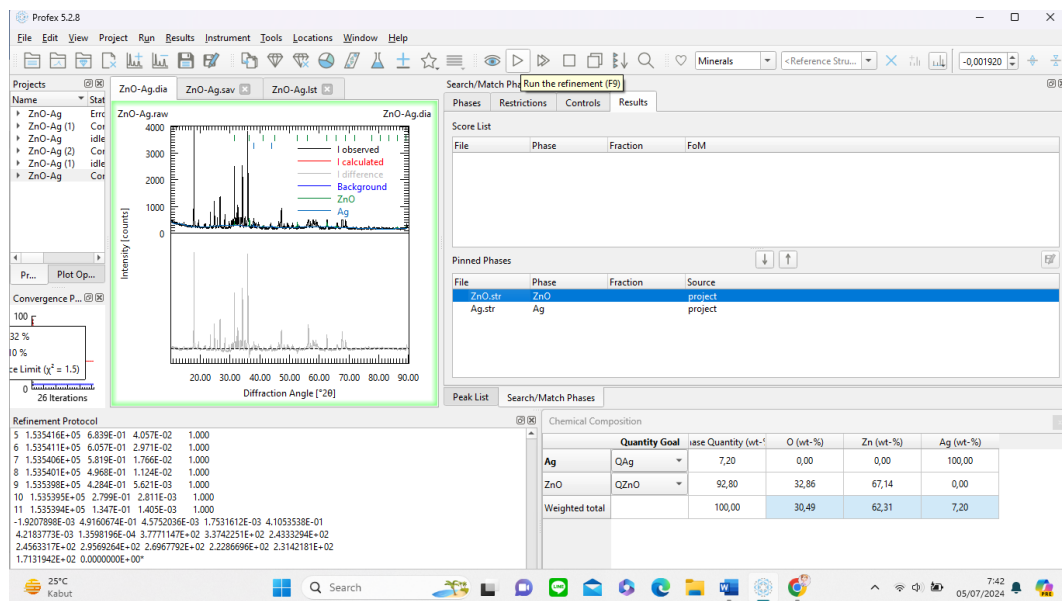

7. Klik *run the refinement* pada bagian menu dengan ikon berupa tombol mulai untuk mendapatkan nilai komposisi kimia